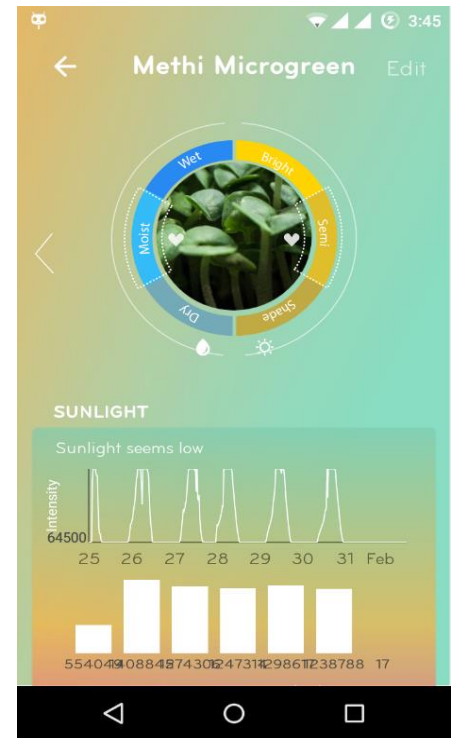

Solution -

Greenopia had the hardware which could capture the soil moisture and sunlight intensity. Cumulations helped them to log the data to the IoT cloud at regular intervals which can be a data source for the analytics engine. We helped hardware team on how the WiFi module could be configured by the user by setting the SSID and password from the app.

The app acted as a main user facing utility. User could add their plants, configure the smart gardening kit, check recommendations, interact with the expert and track the growth of the plant. Cumulations team interacted very closely with the client during design phase which had multiple iterations based on user feedback.

App Screen shots: