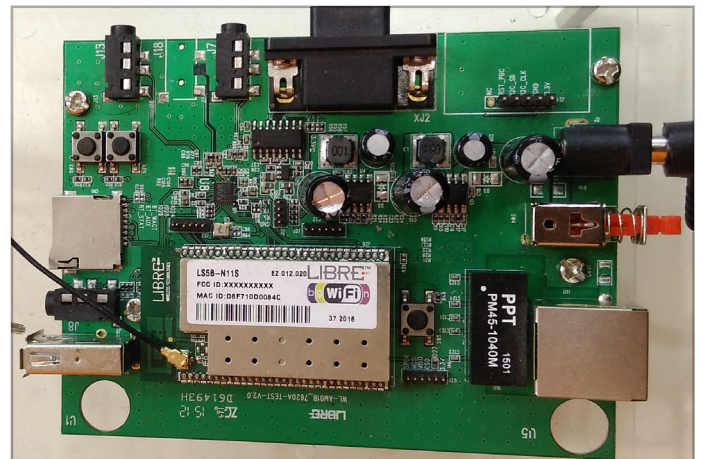

Client

Libre enables the Music systems with Multi Room Audio capabilities while providing full scale support for DMR and DMP playback. It also provides users to connect to on line music services like Spotify,Dezer, Tunein and other Internet Radio stations.

User Problem

Standalone speakers mostly offers limited abilities as they simply render that songs to the music system that they are connected physically. With such speakers user has problem in exploring songs from multiple sources and allows user choose songs from all his connected his devices in the network.

Connectivity

Libre works with WiFi and Wifi Direct technologies. Mobile App interacts with Libre's Speakers with WiFi while WiFi Direct is used by speakers for their mutual interaction and syncing.

Client benefits

Mobile Application constituted the De-facto UI for the Music speakers, It allowed the user to interact with the music systems in a easy and simple way to explore all the abilities of the speakers. Device configurations and presets were easily controlled through mobile app, guiding the user in each step for easy on boarding.